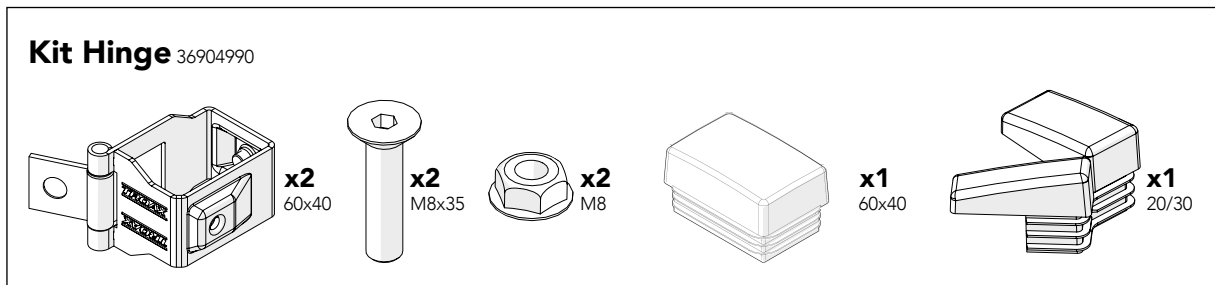

**Hinged
door**

Kit 36905000

Kit Hinged door 36905000

Kit Hinge

Bag for kit

Kit bracket SMF

Bag for kit

Bag for kit

8 Door panel width

Door stay length