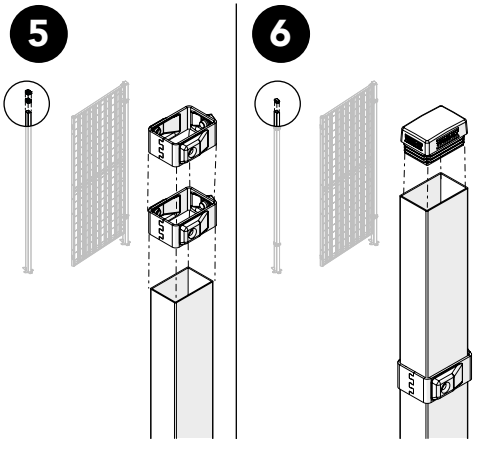

**Hinged
door**

Kit 36905000

Kit Hinged door 36905000

Kit Hinge

Bag for kit

Kit bracket SMF

Bag for kit

Bag for kit

8 Door panel width

Door stay length