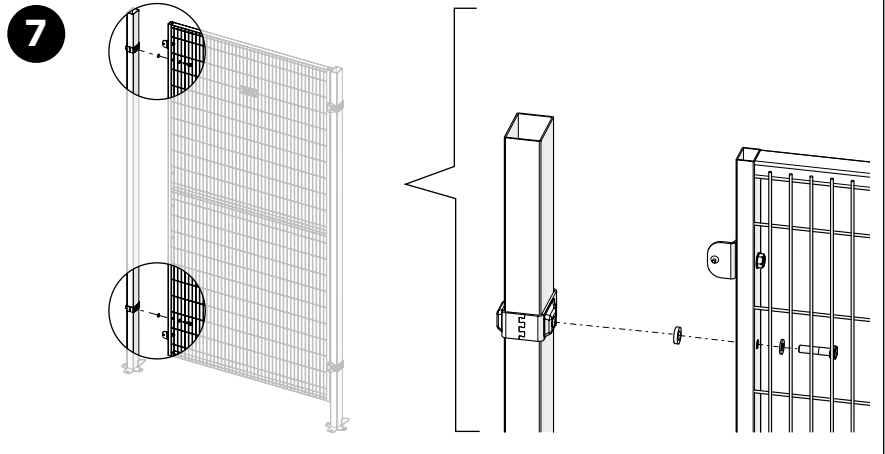

**Hinged
door**

Kit 36905000

Kit Hinged door 36905000

Kit Hinge

Bag for kit

Kit bracket SMF

Bag for kit

Bag for kit

8 Door panel width

Door stay length