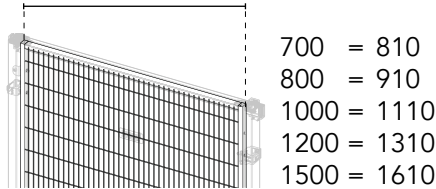

**Hinged
door**

Kit 36905000

Kit Hinged door 36905000

Kit Hinge

Bag for kit

Kit bracket SMF

Bag for kit

Bag for kit

8 Door panel width

Door stay length