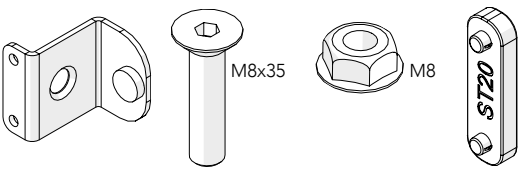

**Hinged
door**

Kit 36905000

Kit Hinged door 36905000

Kit Hinge

Bag for kit

Kit bracket SMF

Bag for kit

Bag for kit

8 Door panel width

Door stay length