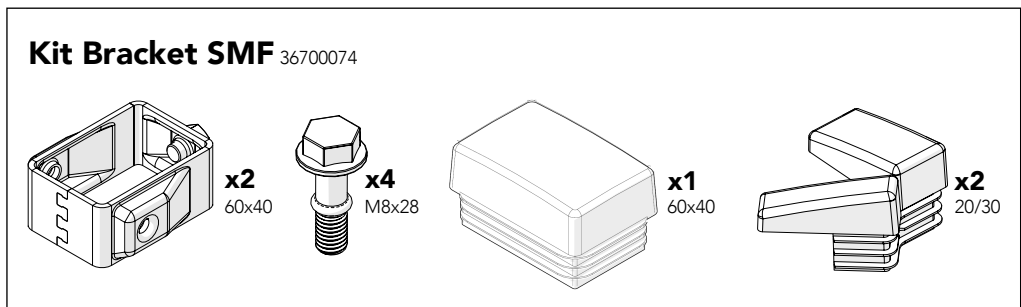

**Hinged
door**

Kit 36905000

Kit Hinged door 36905000

Kit Hinge

Bag for kit

Kit bracket SMF

Bag for kit

Bag for kit

8 Door panel width

Door stay length