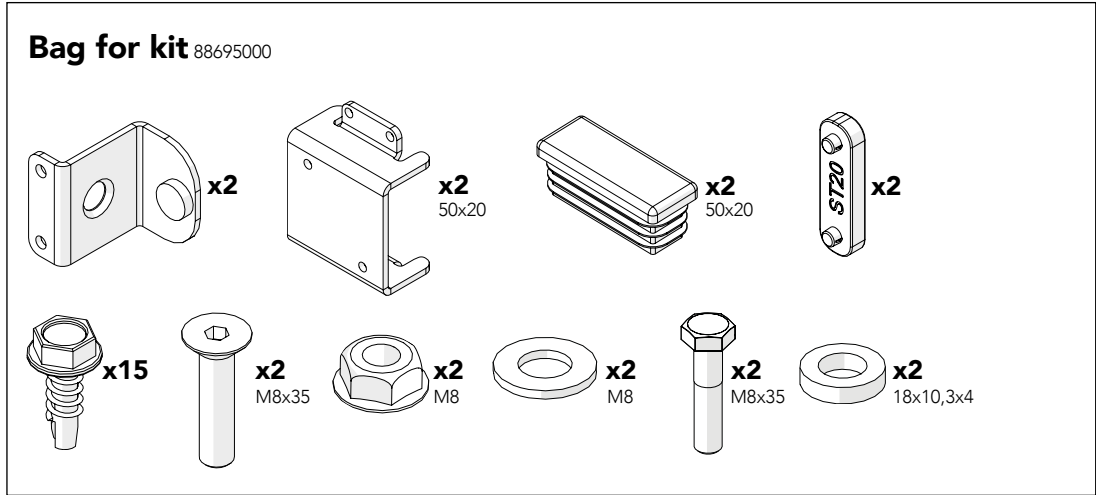

**Hinged
door**

Kit 36905000

Kit Hinged door 36905000

Kit Hinge

Bag for kit

Kit bracket SMF

Bag for kit

Bag for kit

8 Door panel width

Door stay length