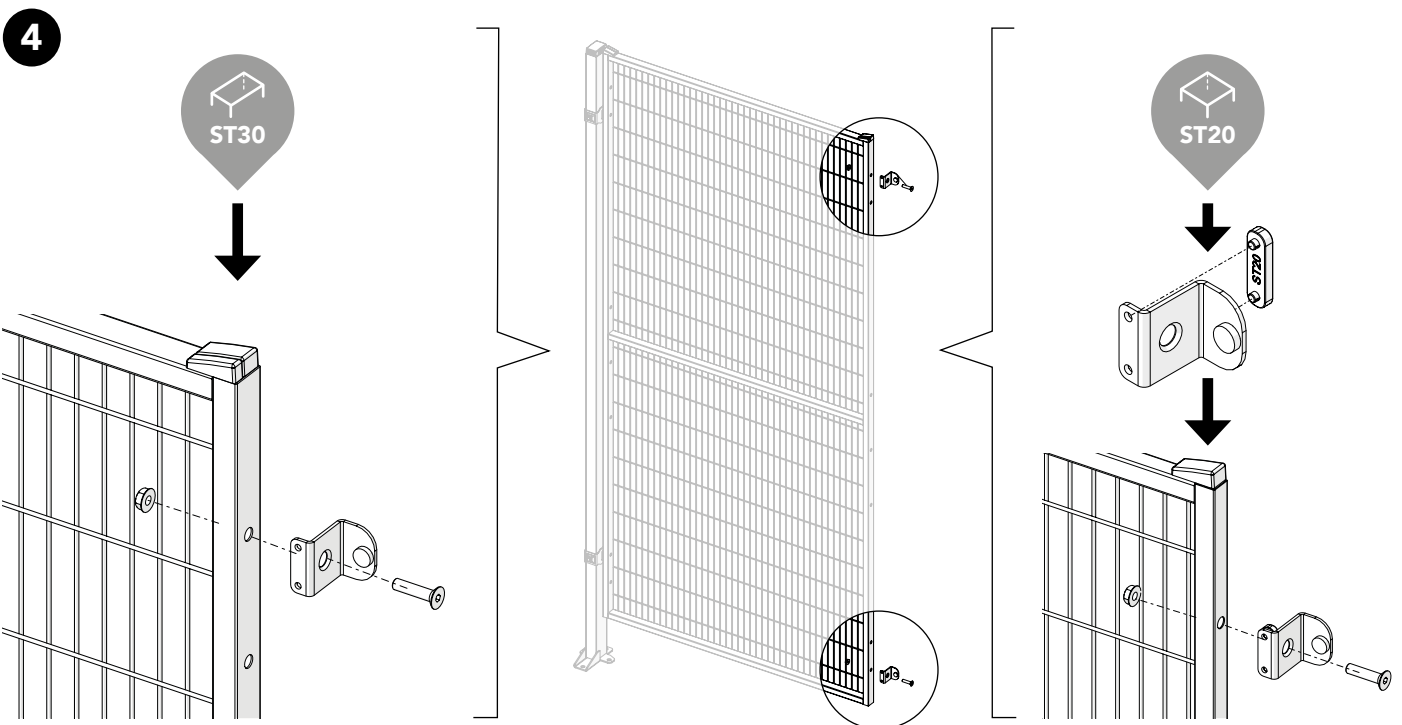

**Hinged
door**

Kit 36905000

Kit Hinged door 36905000

Kit Hinge

Bag for kit

Kit bracket SMF

Bag for kit

Bag for kit

8 Door panel width

Door stay length