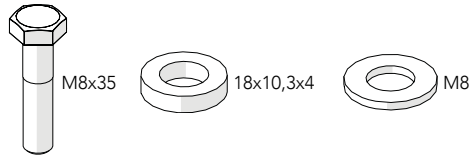

**Hinged
door**

Kit 36905000

Kit Hinged door 36905000

Kit Hinge

Bag for kit

Kit bracket SMF

Bag for kit

Bag for kit

8 Door panel width

Door stay length