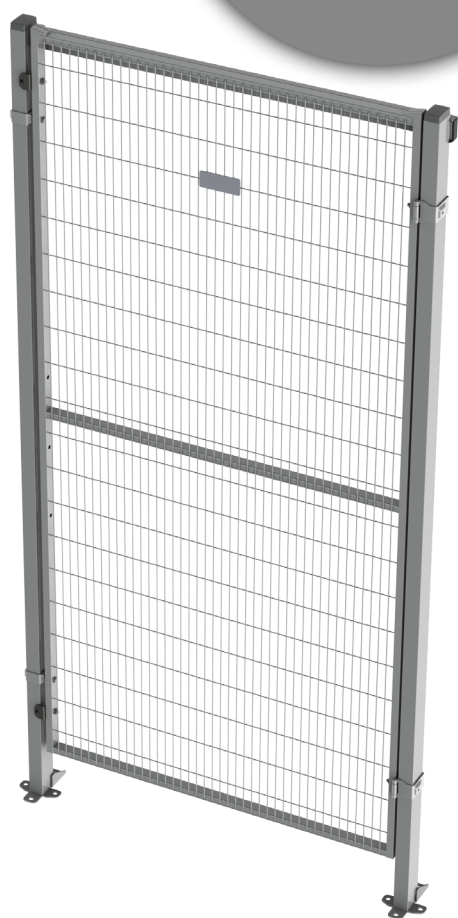

**Hinged
door**

Kit 36905000

Kit Hinged door 36905000

Kit Hinge

Bag for kit

Kit bracket SMF

Bag for kit

Bag for kit

8 Door panel width

Door stay length