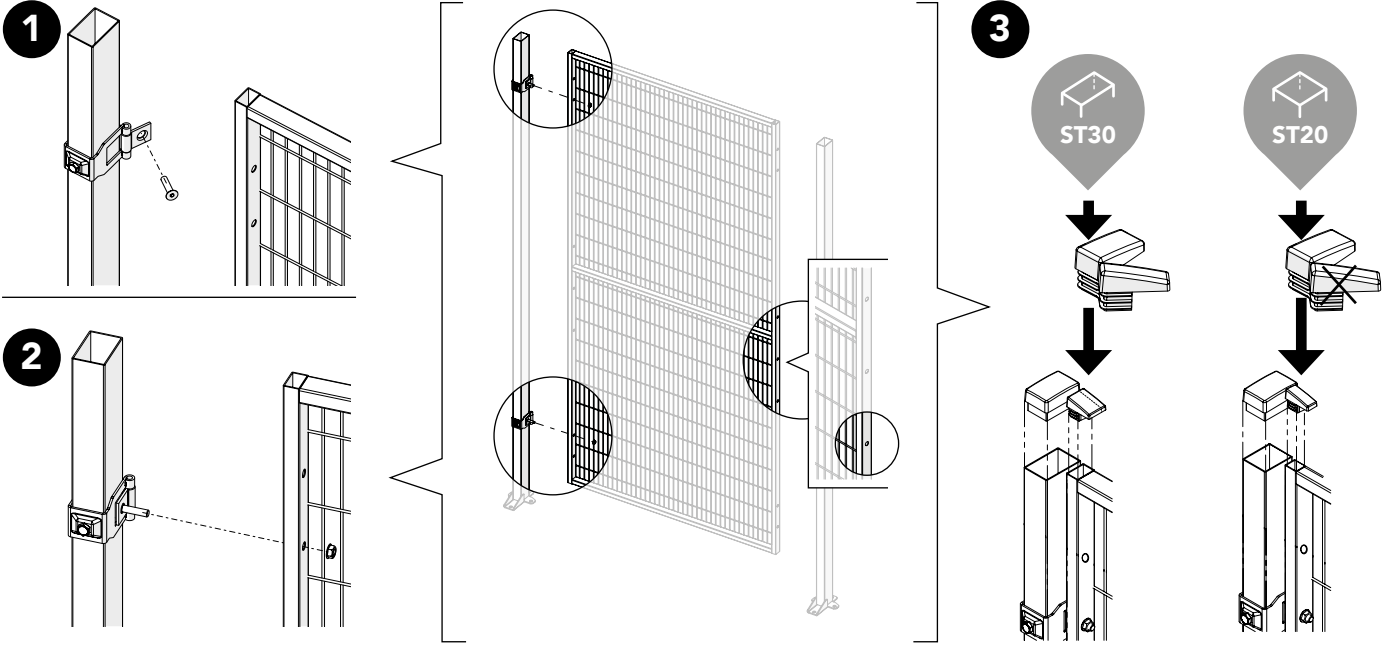

**Hinged
door**

Kit 36905000

Kit Hinged door 36905000

Kit Hinge

Bag for kit

Kit bracket SMF

Bag for kit

Bag for kit

8 Door panel width

Door stay length