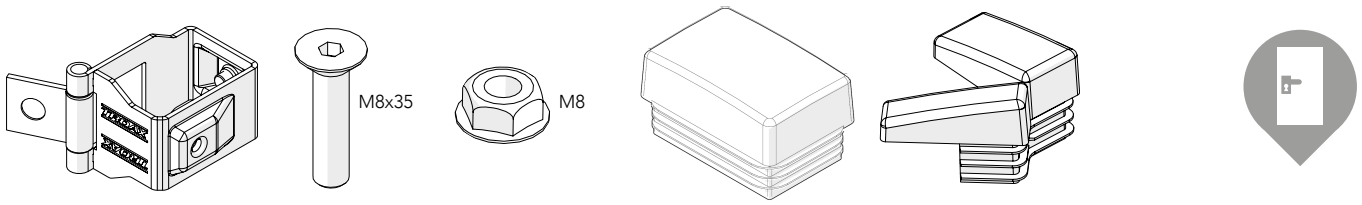

**Hinged
door**

Kit 36905000

Kit Hinged door 36905000

Kit Hinge

Bag for kit

Kit bracket SMF

Bag for kit

Bag for kit

8 Door panel width

Door stay length