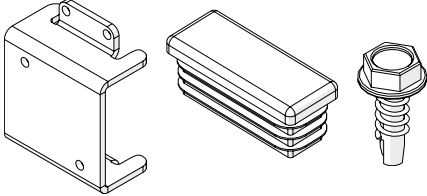

**Hinged
door**

Kit 36905000

Kit Hinged door 36905000

Kit Hinge

Bag for kit

Kit bracket SMF

Bag for kit

Bag for kit

8 Door panel width

Door stay length