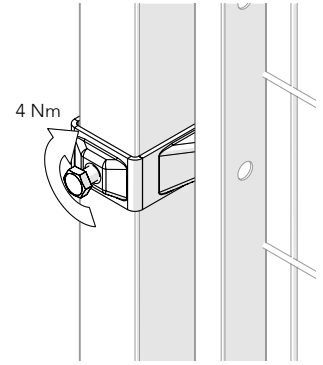

Kit Bracket SMF

6

13mm