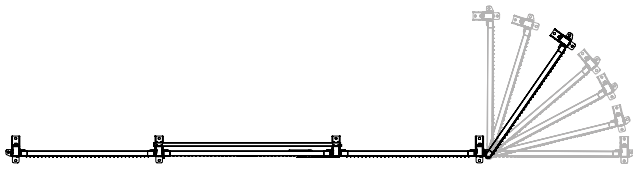

Smart Fix System

Smart Fix System

Kit Bracket SMF 36700074

x2 60x40
 x4 M8x28
 x1 60x40
 x2 20/30

Kit SMF T-Crossing 36908000

x2 M8x28

Kit Corner Bracket SMF 36700096

x2
 x2 M8x28
 x2 M8x12

Kit Corner Bracket Threaded 36700097

x2
 x4 M8x28

Expander 89050090

M10x80

Kit Sign Type Approved SmF 36904000

x4 x1

Quickdrilling screw 20500350

x15 4,2x13

11

Kit Bracket SMF

6

13mm

Kit Bracket SMF

6

13mm

Kit Corner Bracket

7

5 mm

8

9

10

**Kit Corner
Bracket
Threaded**

6

13mm