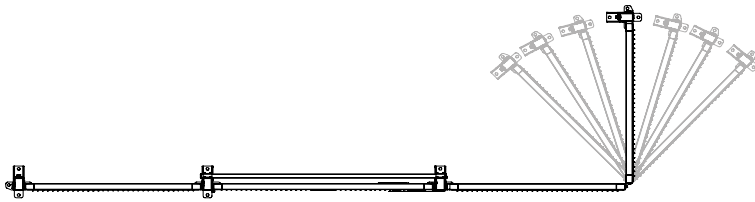

Kit Corner Bracket Threaded 36700097

x2
 x4 M8x28

Expander 89050090

M10x80

Kit Sign Type Approved SmF 36904000

x4 x1

Quickdrilling screw 20500350

x15 4,2x13

7

5 mm

8

9

10

**Kit Corner
Bracket
Threaded**

6

13mm