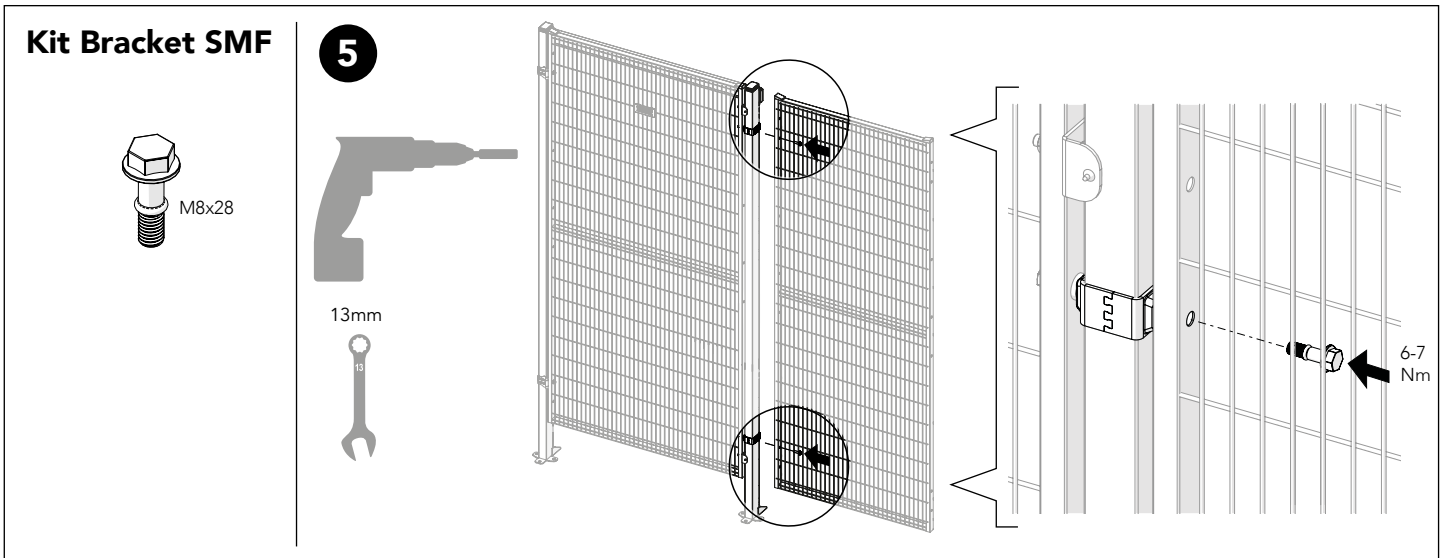

Smart Fix System

Smart Fix System

Kit Bracket SMF 36700074

x2 60x40
 x4 M8x28
 x1 60x40
 x2 20/30

Kit SMF T-Crossing 36908000

x2 M8x28

Kit Corner Bracket SMF 36700096

x2
 x2 M8x28
 x2 M8x12

Kit Corner Bracket Threaded 36700097

x2
 x4 M8x28

Expander 89050090

M10x80

Kit Sign Type Approved SmF 36904000

x4 x1

Quickdrilling screw 20500350

x15 4,2x13