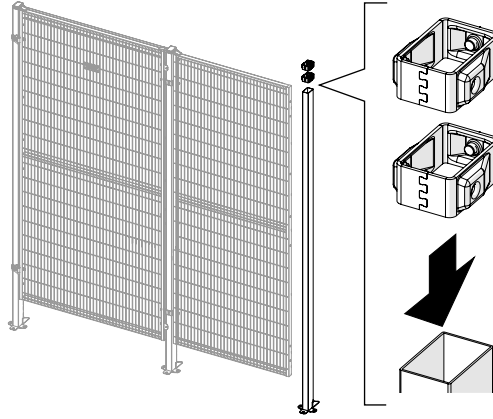

Kit Bracket SMF

6

13mm