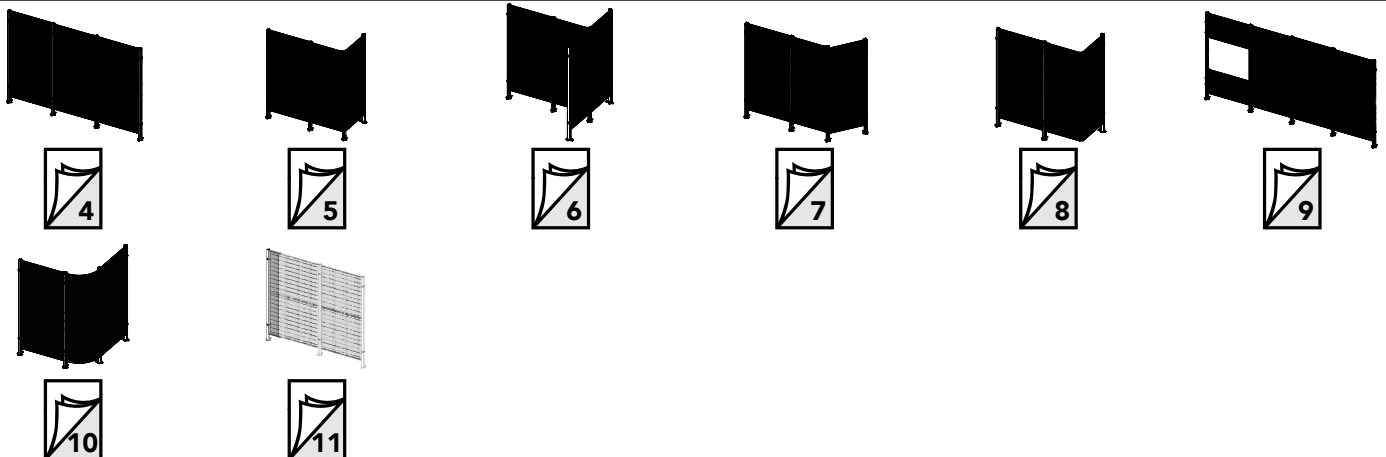

Kit Corner Bracket Threaded 36700097

x2
 x4 M8x28

Expander 89050090

M10x80

Kit Sign Type Approved SmF 36904000

x4 x1

Quickdrilling screw 20500350

x15 4,2x13