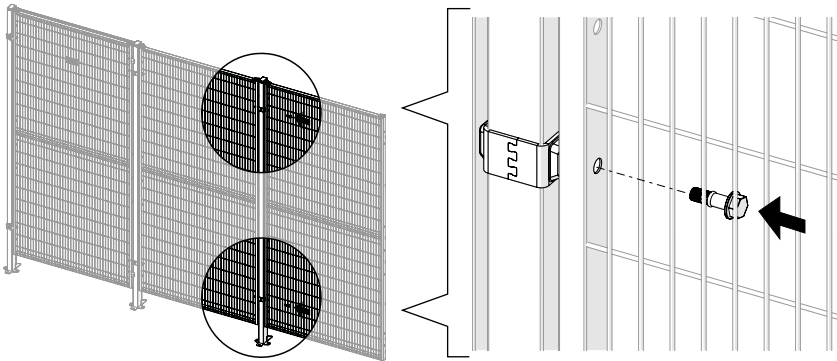

Kit Bracket SMF

10

8