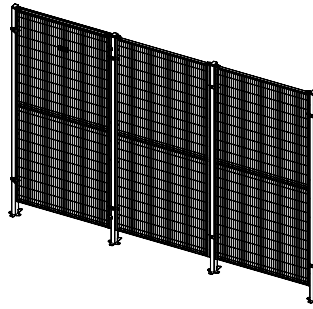

Smart Fix System

Smart Fix System

Kit Bracket SMF 36700074

x2 60x40
 x4 M8x28
 x1 60x40
 x2 20/30

Kit SMF T-Crossing 36908000

x2 M8x28

Kit Corner Bracket SMF 36700096

x2
 x2 M8x28
 x2 M8x12

Kit Corner Bracket Threaded 36700097

x2
 x4 M8x28

Expander 89050090

M10x80

Kit Sign Type Approved SmF 36904000

x4 x1

Quickdrilling screw 20500350

x15 4,2x13