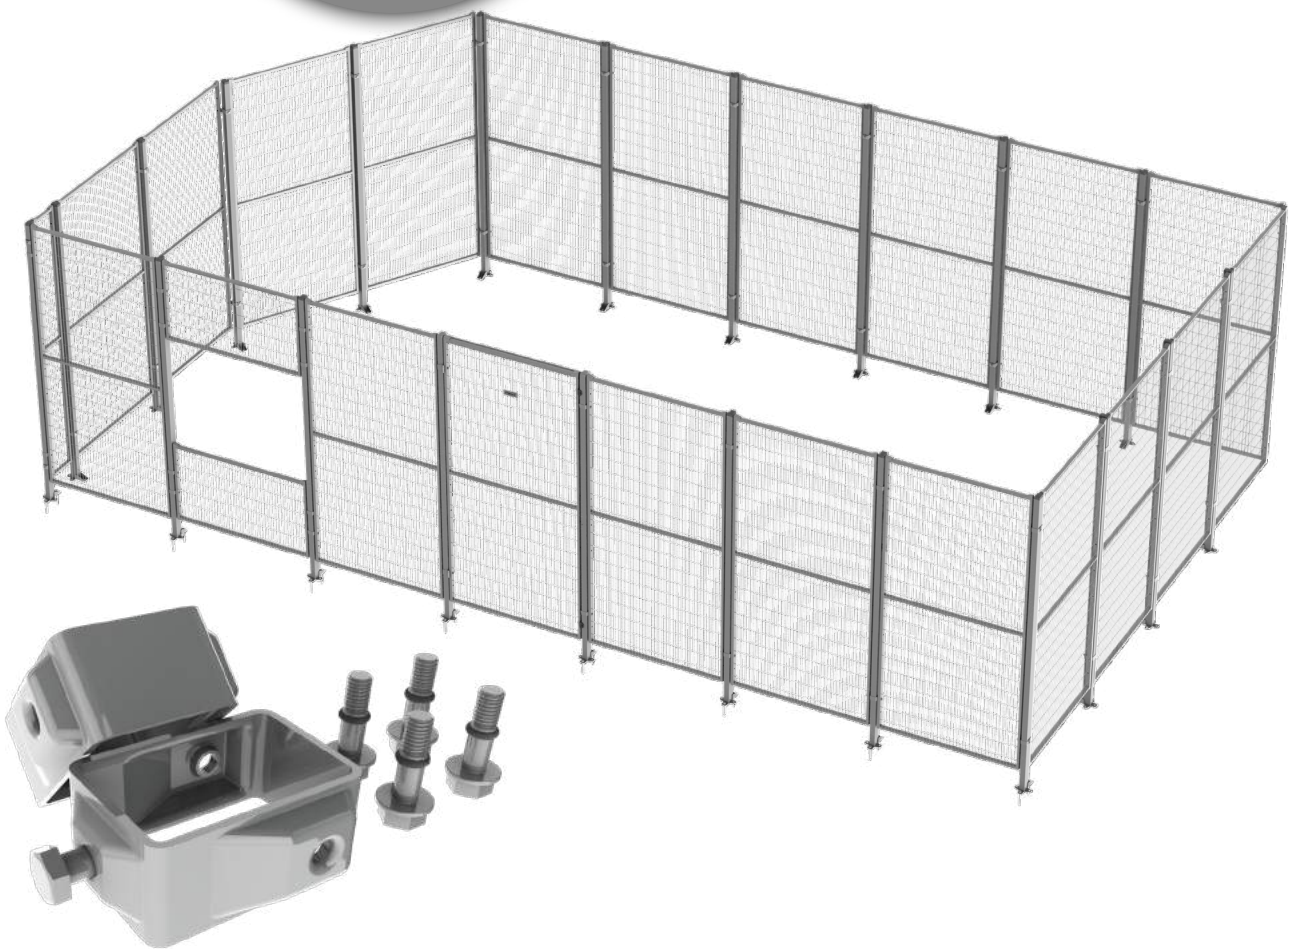

Smart Fix System

Smart Fix System

Kit Bracket SMF 36700074

x2 60x40
 x4 M8x28
 x1 60x40
 x2 20/30

Kit SMF T-Crossing 36908000

x2 M8x28

Kit Corner Bracket SMF 36700096

x2
 x2 M8x28
 x2 M8x12

Kit Corner Bracket Threaded 36700097

x2
 x4 M8x28

Expander 89050090

M10x80

Kit Sign Type Approved SmF 36904000

x4 x1

Quickdrilling screw 20500350

x15 4,2x13