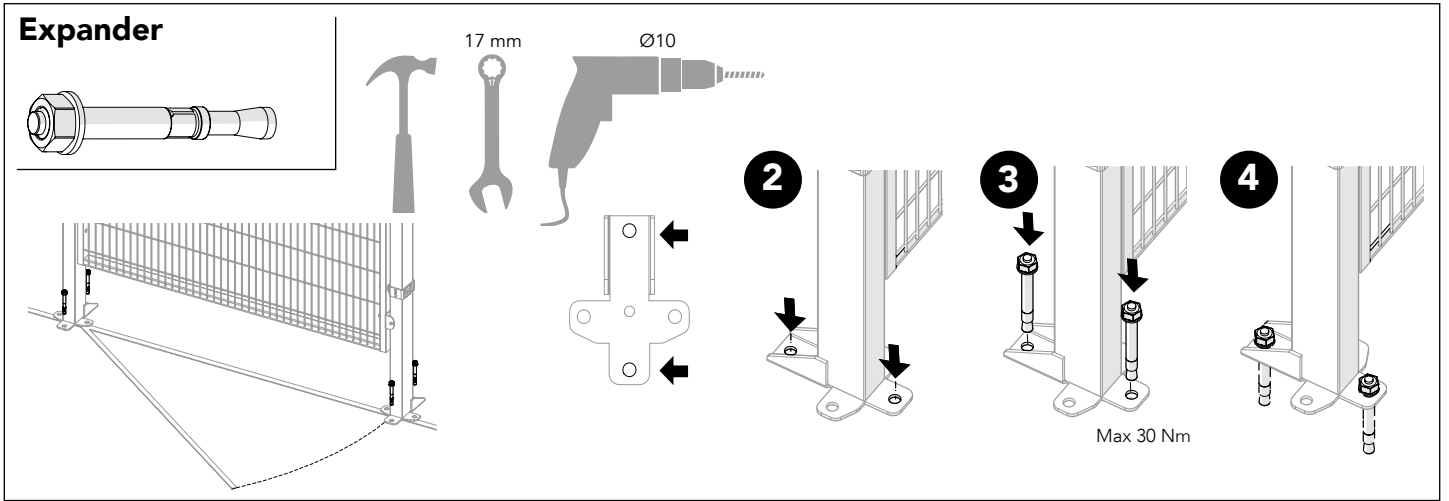

Smart Fix System

Smart Fix System

Kit Bracket SMF 36700074

x2 60x40
 x4 M8x28
 x1 60x40
 x2 20/30

Kit SMF T-Crossing 36908000

x2 M8x28

Kit Corner Bracket SMF 36700096

x2
 x2 M8x28
 x2 M8x12

Kit Corner Bracket Threaded 36700097

x2
 x4 M8x28

Expander 89050090

M10x80

Kit Sign Type Approved SmF 36904000

x4 x1

Quickdrilling screw 20500350

x15 4,2x13