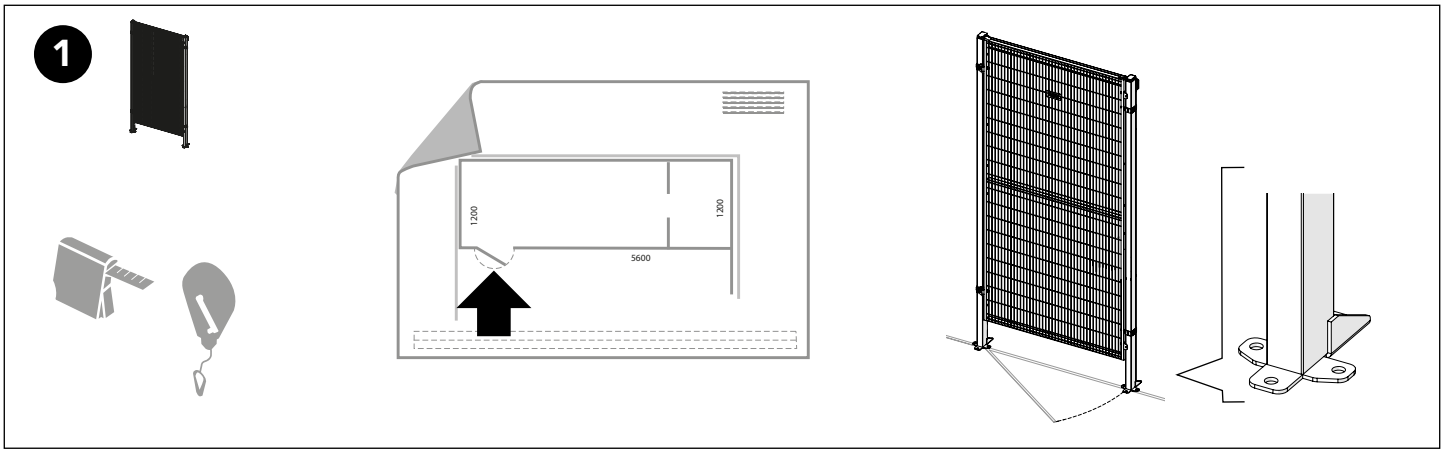

Kit Corner Bracket Threaded 36700097

x2
 x4 M8x28

Expander 89050090

M10x80

Kit Sign Type Approved SmF 36904000

x4 x1

Quickdrilling screw 20500350

x15 4,2x13