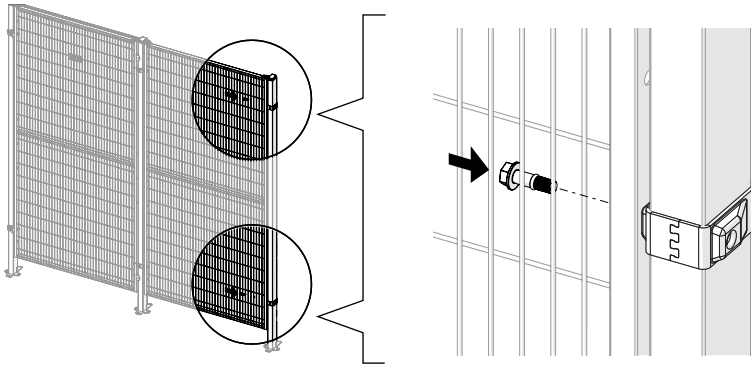

Kit Bracket SMF

6

13mm

7

Kit Bracket SMF

10

8

Kit Bracket SMF

11