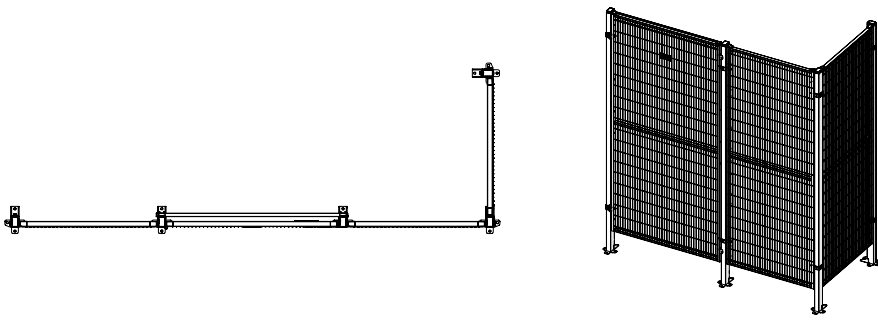

Kit Bracket SMF

6

13mm