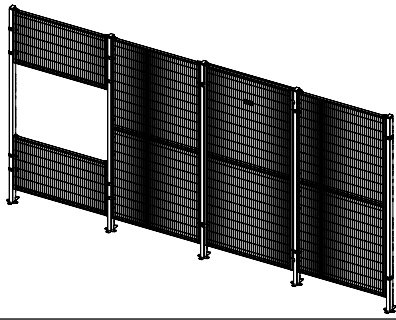

Kit Bracket SMF

6

13mm